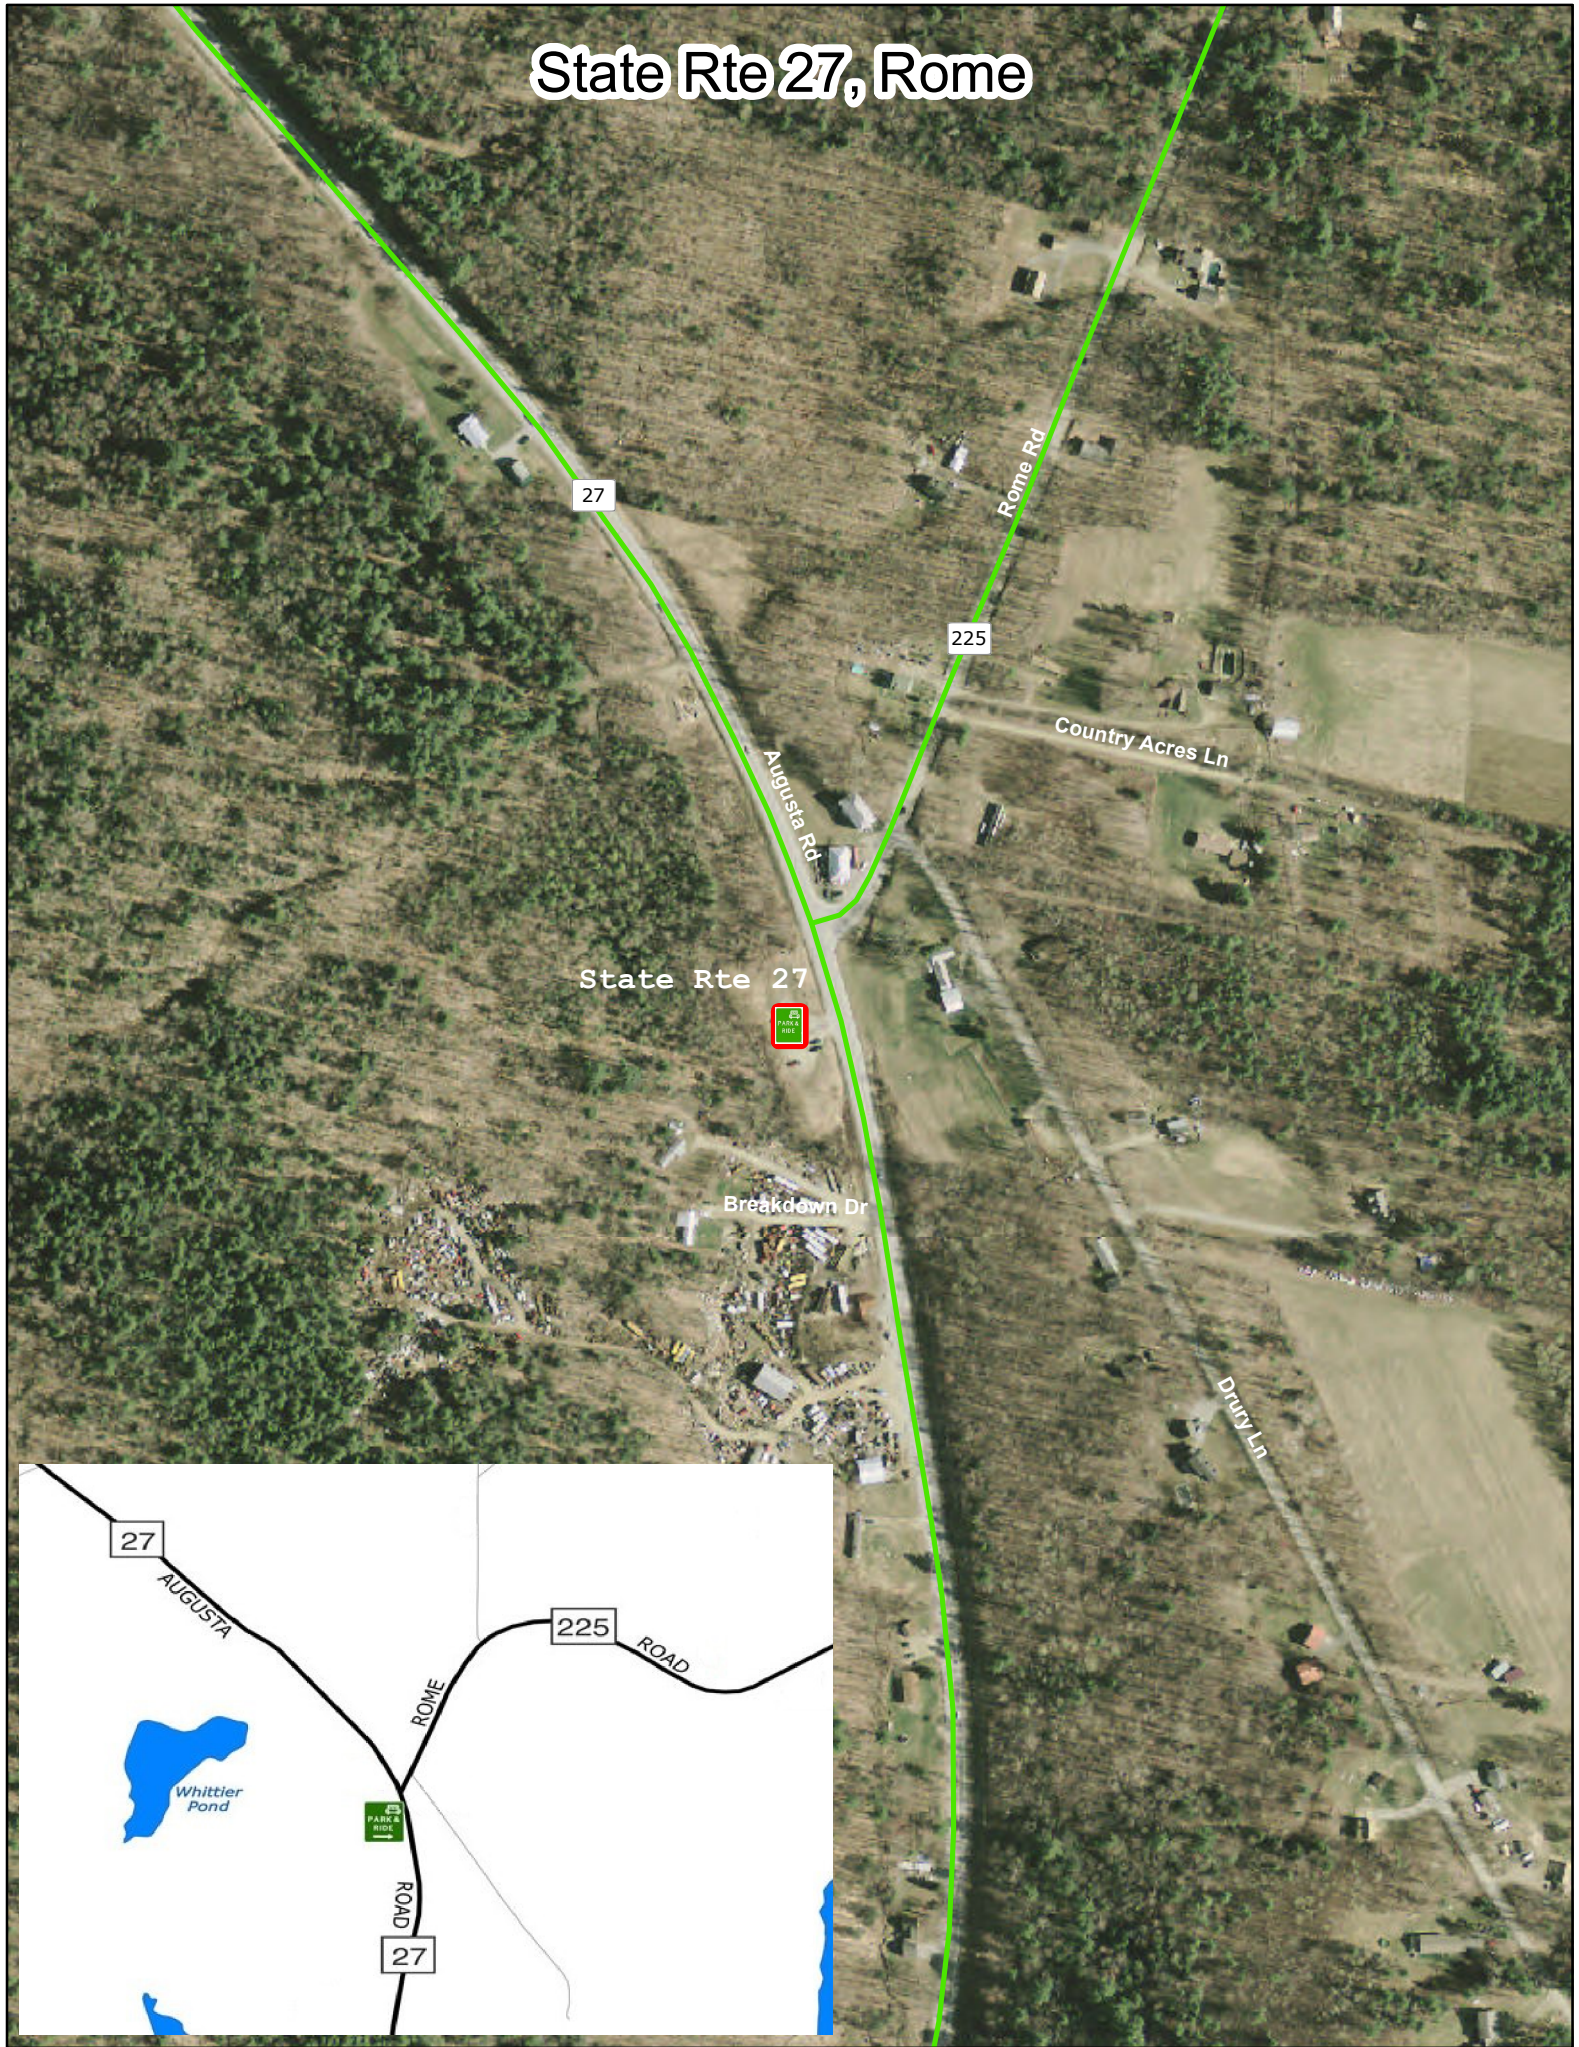

# State Rte 27, Rome

27

225

State Rte 27

Augusta Rd

Rome Rd

Country Acres Ln

Breakdown Dr

Drury Ln

PARK & RIDE

27

AUGUSTA

Whittier Pond

ROME

225

ROAD

27

PARK & RIDE