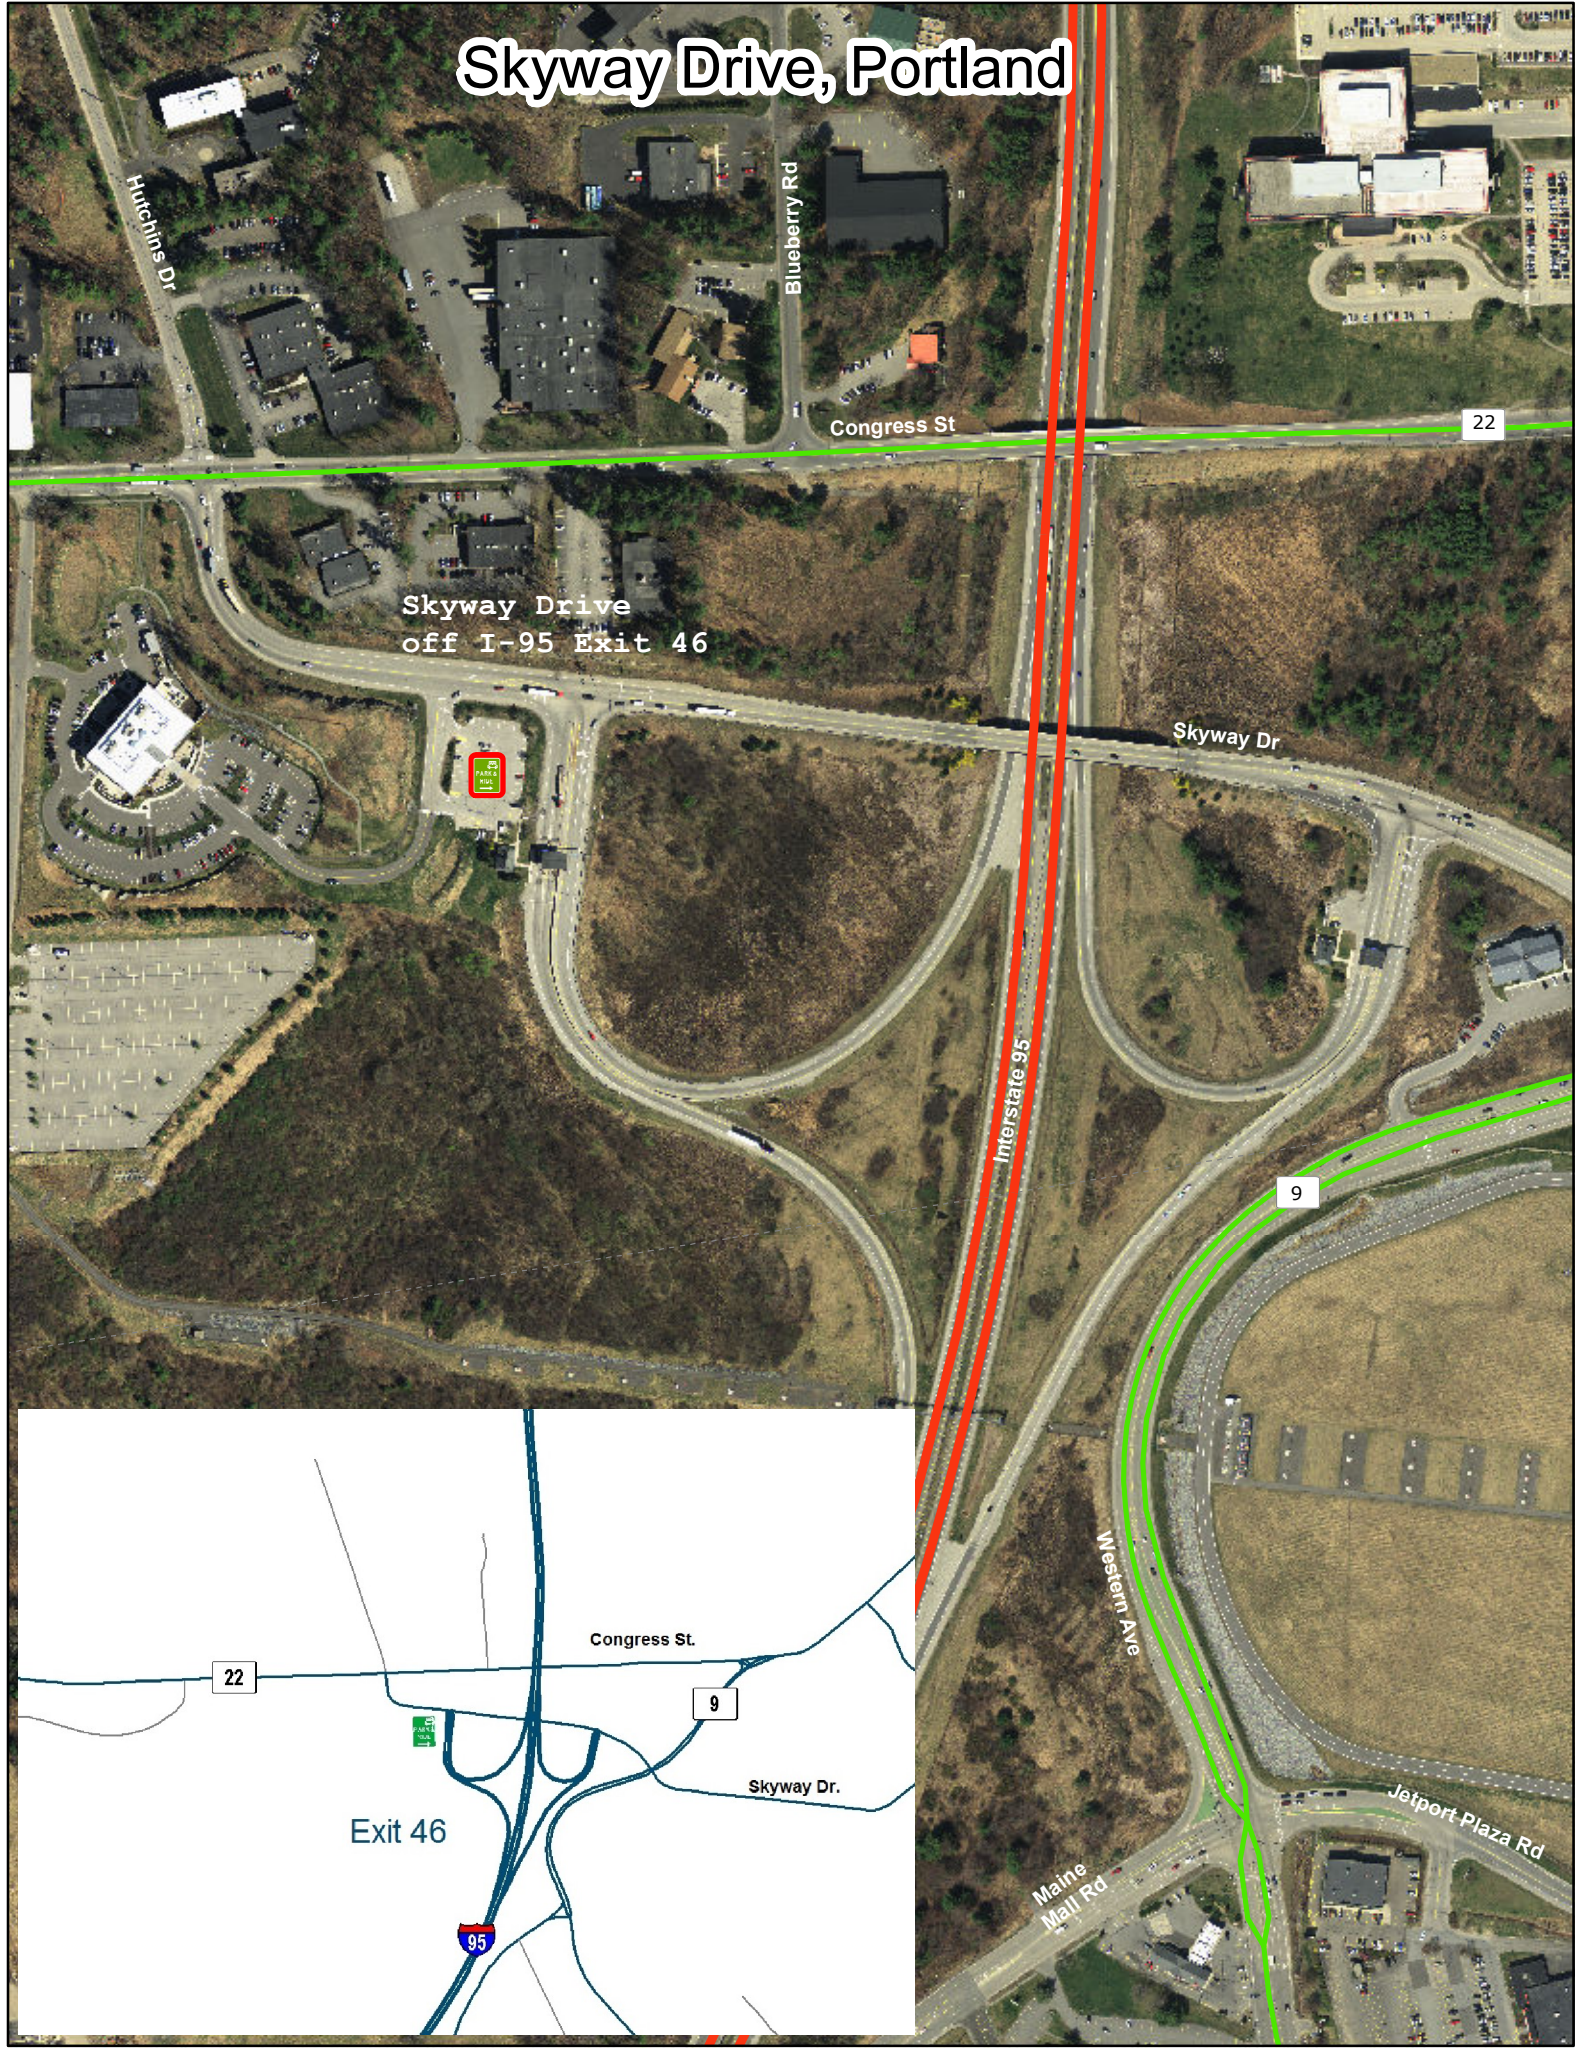

Skyway Drive, Portland

Skyway Drive
off I-95 Exit 46